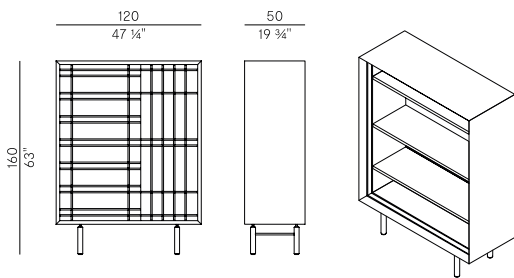

Storage units collection composed as  
follows:

- Sideboard with solid ash wood frame, two sliding doors in tempered bronzed or transparent glass to which solid ash wood grids are applied and central shoulder that divides the interior space in two. Base with ash wood legs and guides in Aval painted metal.
  - Cabinet with frame in solid ash wood and three shelves in ash. Two sliding doors in tempered bronzed or transparent glass to which solid ash wood grids are applied. Base with ash wood legs and guides in Aval painted metal.
- Finishes as per collection.