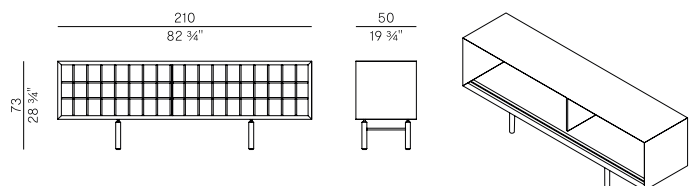

886/MB
madia \ sideboard