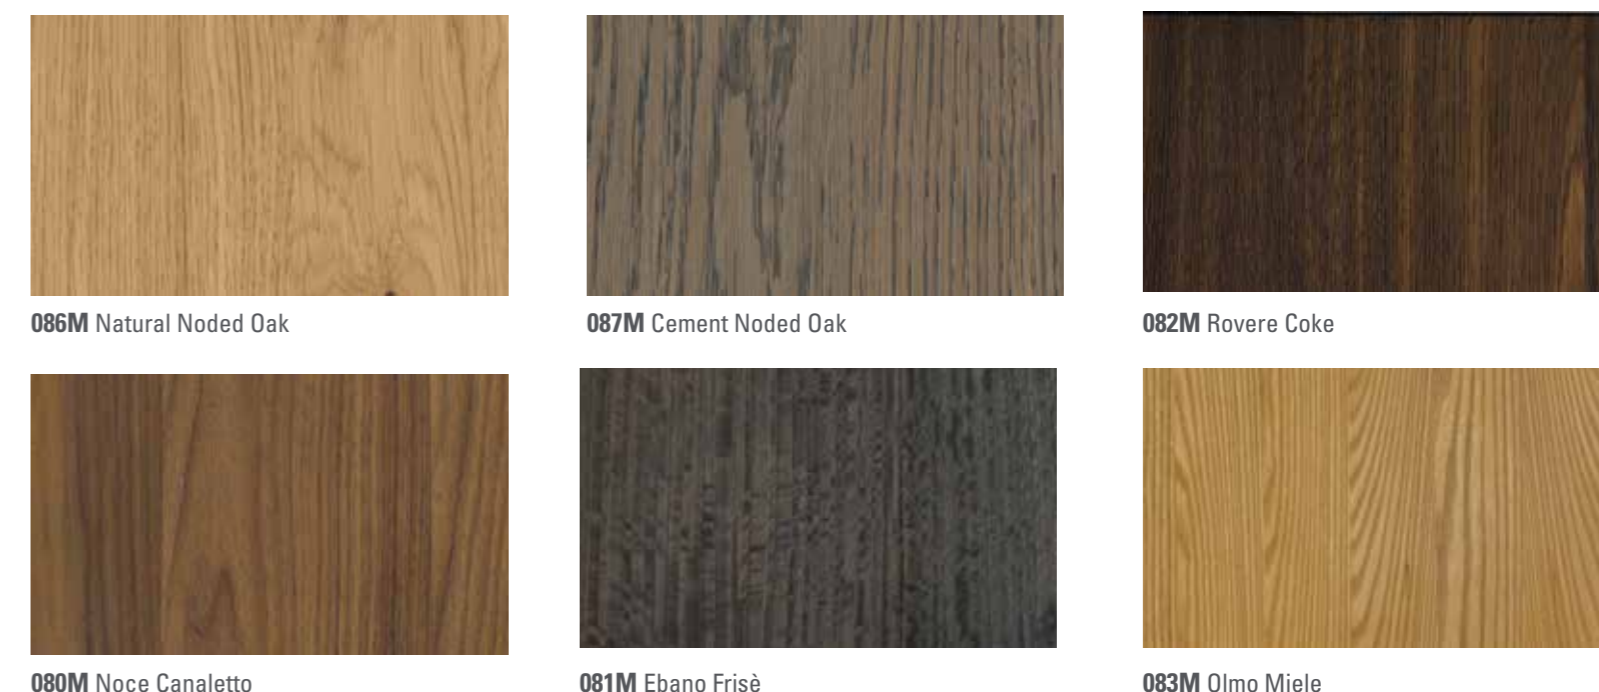

Gamma Legni / Wood Veneer range
Gamme des bois / Echtholz-Furniere

Group 10 - Wood Veneer handcrafted

For ALL Series