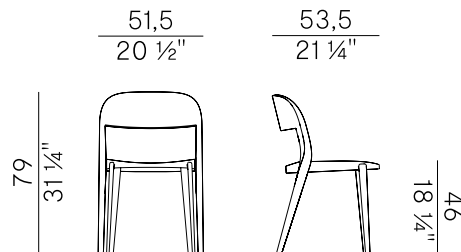

Minima is the new chair entirely made out of wood, designed by Mario Ferrarini, developed from the idea to create a welcoming and robust object with fluid and energetic lines. It is a reassuring project in its precise and accurate vision that stand out for its thoughtful details and rigorous profile. The plywood of the seat and the backrest is designed following a sinuous harmony and the legs in solid ash wood are worked to accommodate the backrest thanks to an elegant twist that enhances the light effects and the refined workmanship typical of Potocco, emphasizing the company's masterful ability to work with wood.

Dimensioni \  
Dimensions

Imballaggi \  
Packaging

**STACKABILITY**

**x4**

**PACKAGING**

1 x box = m<sup>3</sup> 0.30

gross weight – Kg 9,5