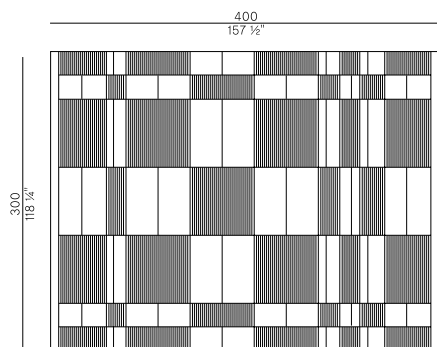

Rectangular carpet entirely hand-framed, made of viscose and wool yarn in Butter color. Dimensions 230×300 and 300×400.

Dimensioni \
Dimensions

Imballaggi \
Packaging

PACKAGING - 230×300

gross weight - Kg 21

- Tappeto rettangolare con disegno geometrico verticale, due diverse dimensioni, nelle finiture Butter e Grey.
- Tappeto rettangolare con disegno geometrico orizzontale, due diverse dimensioni, nelle finiture Butter e Grey.
- Tappeto rettangolare con disegno geometrico verticale, due diverse dimensioni, nella finitura Cola/Rust.

Collection of carpets entirely hand framed, made of viscose and wool yarn. It has three different bas relief geometric patterns.

- Rectangular carpet with vertical geometric design, two different sizes, in Butter and Grey finishes.
- Rectangular carpet with horizontal geometric design, two different sizes, in Butter and Grey finishes.
- Rectangular carpet with vertical geometric design, two different sizes, in Cola/Rust finish.

970/R1

tappeto \ carpet

970/R2

tappeto \ carpet

970/R3

tappeto \ carpet