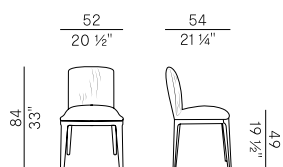

Collezione Blossom \
Blossom collection

Collezione di arredi così composta:

- Sedia e poltroncina dining, divano e poltrona con struttura in massello di frassino e seduta e schienale imbottiti in poliuretano espanso ignifugo.
- Sgabello alto senza braccioli con seduta e schienale imbottiti in poliuretano espanso ignifugo e struttura in massello di frassino e poggiatesta in Inox Lucido.
- Sgabello, disponibile nella versione con e senza braccioli, con gamba centrale girevole ad altezza regolabile con sistema a gas. Base in metallo tonda o quadrata e poggiatesta a "T" o circolare.
- Tavolo rettangolare allungabile. Struttura e piano in frassino con allunga in testa. Finiture e rivestimenti di collezione.

Furniture collection composed as follows:

- Dining chair and armchair, sofa and armchair with solid ash wood structure and seat and backrest upholstered in fire retardant polyurethane foam.
- High stool without armrests with seat and backrest padded in fire retardant polyurethane foam and structure in solid ash wood and footrest in polished stainless steel.
- Stool, available in the version with or without armrests, with swivel central leg with gas height adjustment system. Round or square metal base and "T" or circular footrest.
- Extendable rectangular table. Structure and top in ash wood with extension at the head. Finishes and coverings as per collection.

840
sedia dining \ dining chair