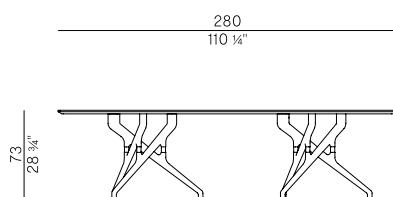

837/TR
tavolo \ table