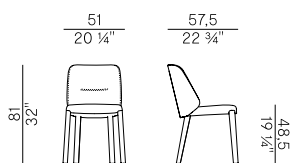

Collezione Concha \
Concha collection

Collezione di sedute così composta:

- Sedia e poltroncina dining con struttura in massello di rovere e seduta e schienale imbottiti in poliuretano espanso ignifugo.
- Sgabello a due altezze con struttura in massello di rovere e seduta e schienale imbottiti in poliuretano espanso ignifugo. Poggiapiedi in ottone brunito.
- Poltrona con struttura in massello di rovere e seduta e schienale imbottiti in poliuretano espanso ignifugo.

Finiture e rivestimenti di collezione.

Seating collection composed as follows:

1. Dining chair and dining armchair with solid oak wood structure and seat and backrest upholstered in fire retardant polyurethane foam.
   - Two-height stool with solid oak wood structure and seat and backrest upholstered in fire retardant polyurethane foam. Footrest in bronzed brass.
   - Armchair with solid oak wood structure and seat and backrest upholstered in fire retardant polyurethane foam.
2. Finishes and coverings as per collection.

905
sedia dining \ dining chair