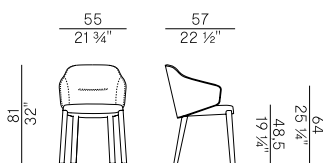

905/P
poltroncina dining \ dining armchair