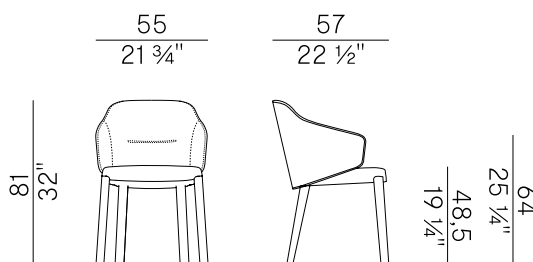

Informazioni tecniche \ Technical information

Descrizione tecnica \ Technical description

Poltroncina dining con seduta e schienale imbottiti in poliuretano espanso ignifugo. Gambe in massello di rovere. Finiture e rivestimenti di collezione.

Dining armchair with seat and backrest padded in fire retardant polyurethane foam. Legs in solid oak wood. Materials and coverings as per collection.

Dimensioni \ Dimensions

Consumi stoffe \ Fabric and leather requirements

FABRIC / LEATHER REQUIREMENTS

	x1	x2
H 140	ml 1,40	ml 2,80
LEATHER	m² 2,65	

FABRIC / LEATHER REQUIREMENTS

	x1	x2
H 55 1/4	yd 1,55	yd 3,10
LEATHER	ft² 28	

PACKAGING

1 x box = m³ 0.33
gross weight - Kg 13