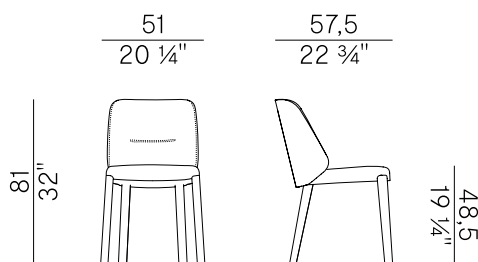

Informazioni tecniche \ Technical information

Descrizione tecnica \ Technical description

Sedia dining con seduta e schienale imbottiti in poliuretano espanso ignifugo. Gambe in massello di rovere. Finiture e rivestimenti di collezione.

Dining chair with seat and backrest padded in fire retardant polyurethane foam. Legs in solid oak wood. Materials and coverings as per collection.

Dimensioni \ Dimensions

Consumi stoffe \ Fabric and leather requirements

FABRIC / LEATHER REQUIREMENTS

	x1	x2
H 140	ml 1,20	ml 1,90
LEATHER	m² 2,25	

FABRIC / LEATHER REQUIREMENTS

	x1	x2
H 55 1/4	yd 1,31	yd 2,10
LEATHER	ft² 24	

PACKAGING

1 x box = m³ 0.29
gross weight - Kg 11