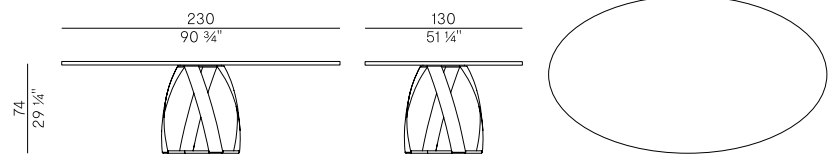

770/TO

tavolo \ table