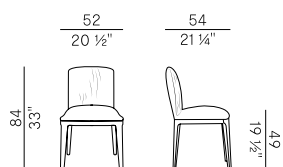

Collezione Blossom \ Blossom collection

Collezione di arredi così composta:

1. Sedia e poltroncina dining, divano e poltrona con struttura in massello di frassino e seduta e schienale imbottiti in poliuretano espanso ignifugo.
   - Sgabello alto senza braccioli con seduta e schienale imbottiti in poliuretano espanso ignifugo e struttura in massello di frassino e poggiatesta in Inox Lucido.
   - Sgabello, disponibile nella versione con e senza braccioli, con gamba centrale girevole ad altezza regolabile con sistema a gas. Base in metallo tonda o quadrata e poggiatesta a "T" o circolare.
   - Tavolo rettangolare allungabile. Struttura e piano in frassino con allunga in testa.
2. Finiture e rivestimenti di collezione.

Furniture collection composed as follows:

1. Dining chair and armchair, sofa and armchair with solid ash wood structure and seat and backrest upholstered in fire retardant polyurethane foam.
   - High stool without armrests with seat and backrest padded in fire retardant polyurethane foam and structure in solid ash wood and footrest in polished stainless steel.
   - Stool, available in the version with or without armrests, with swivel central leg with gas height adjustment system. Round or square metal base and "T" or circular footrest.
   - Extendable rectangular table. Structure and top in ash wood with extension at the head.
2. Finishes and coverings as per collection.

840
sedia dining \ dining chair