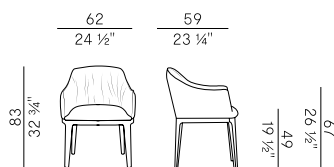

840/P
poltroncina dining \ dining armchair