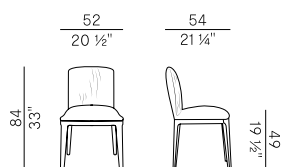

Collezione Blossom \
Blossom collection

Collezione di arredi così composta:

1. Sedia e poltroncina dining, divano e poltrona con struttura in massello di frassino e seduta e schienale imbottiti in poliuretano espanso ignifugo.
   - Sgabello alto senza braccioli con seduta e schienale imbottiti in poliuretano espanso ignifugo e struttura in massello di frassino e poggiatesta in Inox Lucido.
   - Sgabello, disponibile nella versione con e senza braccioli, con gamba centrale girevole ad altezza regolabile con sistema a gas. Base in metallo tonda o quadrata e poggiatesta a "T" o circolare.
   - Tavolo rettangolare allungabile. Struttura e piano in frassino con allunga in testa.
2. Finiture e rivestimenti di collezione.

Furniture collection composed as follows:

1. Dining chair and armchair, sofa and armchair with solid ash wood structure and seat and backrest upholstered in fire retardant polyurethane foam.
   - High stool without armrests with seat and backrest padded in fire retardant polyurethane foam and structure in solid ash wood and footrest in polished stainless steel.
   - Stool, available in the version with or without armrests, with swivel central leg with gas height adjustment system. Round or square metal base and "T" or circular footrest.
   - Extendable rectangular table. Structure and top in ash wood with extension at the head.
2. Finishes and coverings as per collection.

840
sedia dining \ dining chair