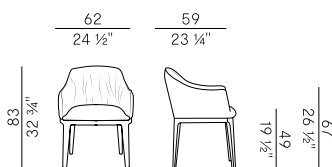

840/P
poltroncina dining \ dining armchair