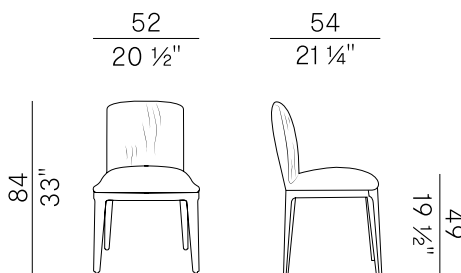

Informazioni tecniche \ Technical information

Descrizione tecnica \ Technical description

Sedia dining con base in massello di frassino e seduta e schienale imbottiti in poliuretano espanso ignifugo. Finiture e rivestimenti di collezione.

Dining chair with base in solid ash wood, seat and backrest padded in fire-retardant polyurethane foam. Finishes and coverings as per collection.

Dimensioni \ Dimensions

Consumi stoffe \ Fabric and leather requirements

FABRIC / LEATHER REQUIREMENTS

	x1	x2
H 140	ml 1,00	ml 2,00
LEATHER	m² 1,90	

PACKAGING

2 × box = m³ 0.41
gross weight – Kg 21

FABRIC / LEATHER REQUIREMENTS

	x1	x2
H 55 1/4"	yd 1,10	yd 2,20
LEATHER	ft² 20