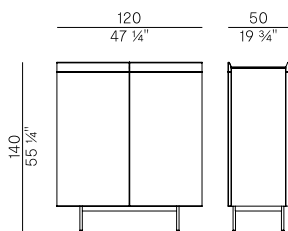

Storage furniture family composed as follows:

- Cabinet with ash wood structure and bronzed brass base. The upper edge of the doors and backrest is in solid ash wood. Inside shelves in tempered black back-painted glass and, on request, ash drawer.
- Sideboard with structure in ash wood or Canaletto walnut with 4 doors, with base in two heights in bronzed brass. Top in marble, ash wood, Canaletto walnut or tempered black back painted glass. Inside shelves in tempered black glass and, on request, optional drawers.
- Sideboard with structure in ash wood or Canaletto walnut with 3 doors, with base in two heights in bronzed brass. Top in marble, ash wood, Canaletto walnut or tempered black back painted glass. Inside shelves in tempered black glass and, on request, optional drawers.

Finishes as per collection.

884/MA
credenza \ cabinet