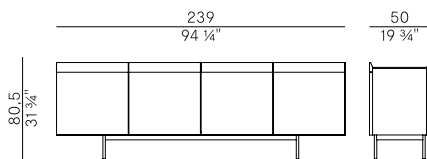

884/MB1
madia \ sideboard