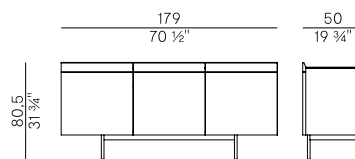

884/MB1-180
madia \ sideboard