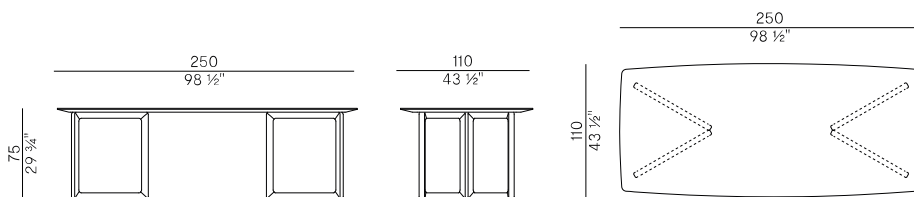

Collezione Opus \
Opus collection

Tavolo con base componibile in massello di frassino o noce Canaletto. Piano in marmo, frassino o noce Canaletto disponibili in versione quadrata, a botte in due dimensioni o circolare. Finiture di collezione.

Table with modular base in solid ash wood or Canaletto walnut. Top in marble, ash wood or Canaletto walnut available in the square version, barrel version in two dimensions, or circular version. Finishes as per collection.

953/OC

tavolo base componibile \ modular base table

893/TC

tavolo base componibile \ modular base table

893/TR

tavolo base componibile \ modular base table

893/TR

tavolo base componibile \ modular base table