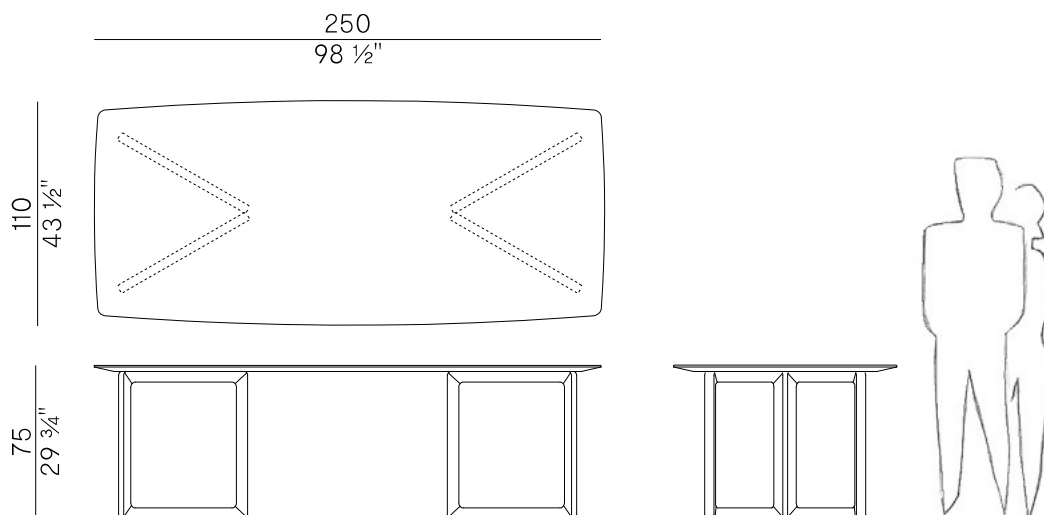

Informazioni tecniche \ Technical information

Descrizione tecnica \
Technical description

Tavolo con base componibile in massello di frassino o noce Canaletto. Piano quadrato in marmo, frassino o noce Canaletto. Finiture di collezione.

Table with modular base in solid ash wood or Canaletto walnut. Square top in marble, ash wood or Canaletto walnut. Finishes as per collection.

Dimensioni \
Dimensions

Imballaggio \
Packaging

PACKAGING

wood - 2 box = m³ 0.55

marble - 2 box = m³ 3.18

gross weight wood - Kg 113

gross weight marble - Kg 275