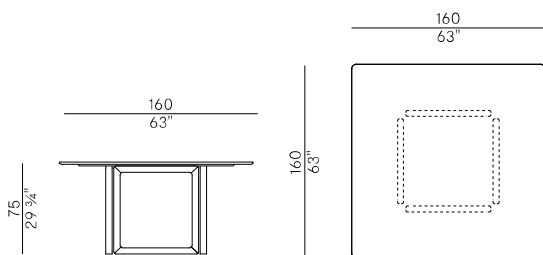

Collezione Opus \
Opus collection

Tavolo con base componibile in massello di frassino o noce Canaletto. Piano in marmo, frassino o noce Canaletto disponibili in versione quadrata, a botte in due dimensioni o circolare. Finiture di collezione.

Table with modular base in solid ash wood or Canaletto walnut. Top in marble, ash wood or Canaletto walnut available in the square version, barrel version in two dimensions, or circular version. Finishes as per collection.

953/OC

tavolo base componibile \ modular base table